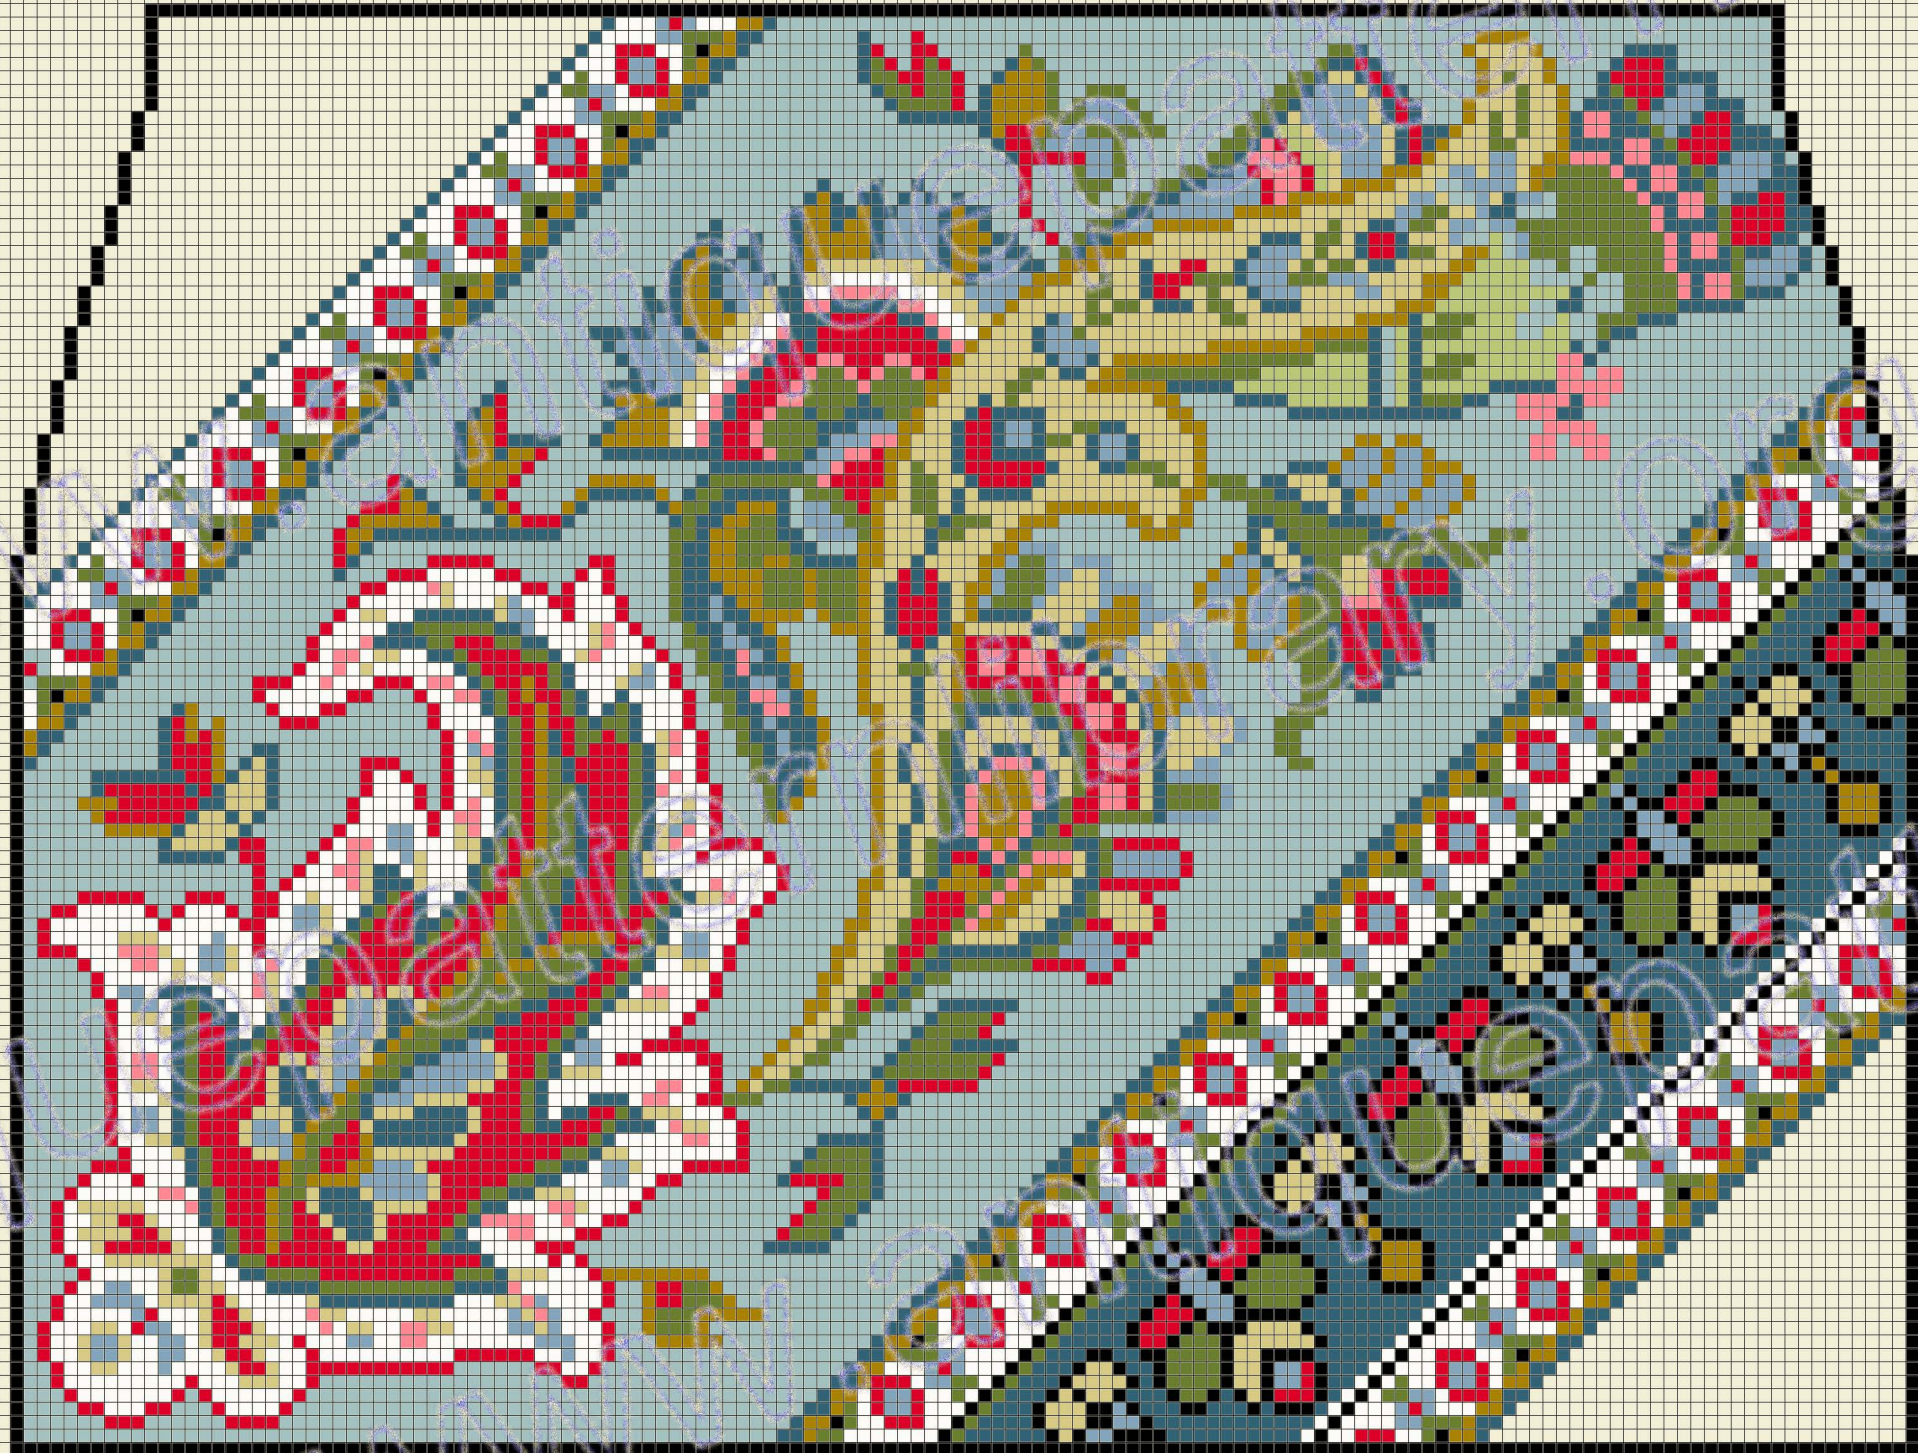

Creative Commons 4.0 NC SA BY FREE DISTRIBUTION ONLY - NOT FOR SALE

www.antiquepatternslibrary.org 2017.02