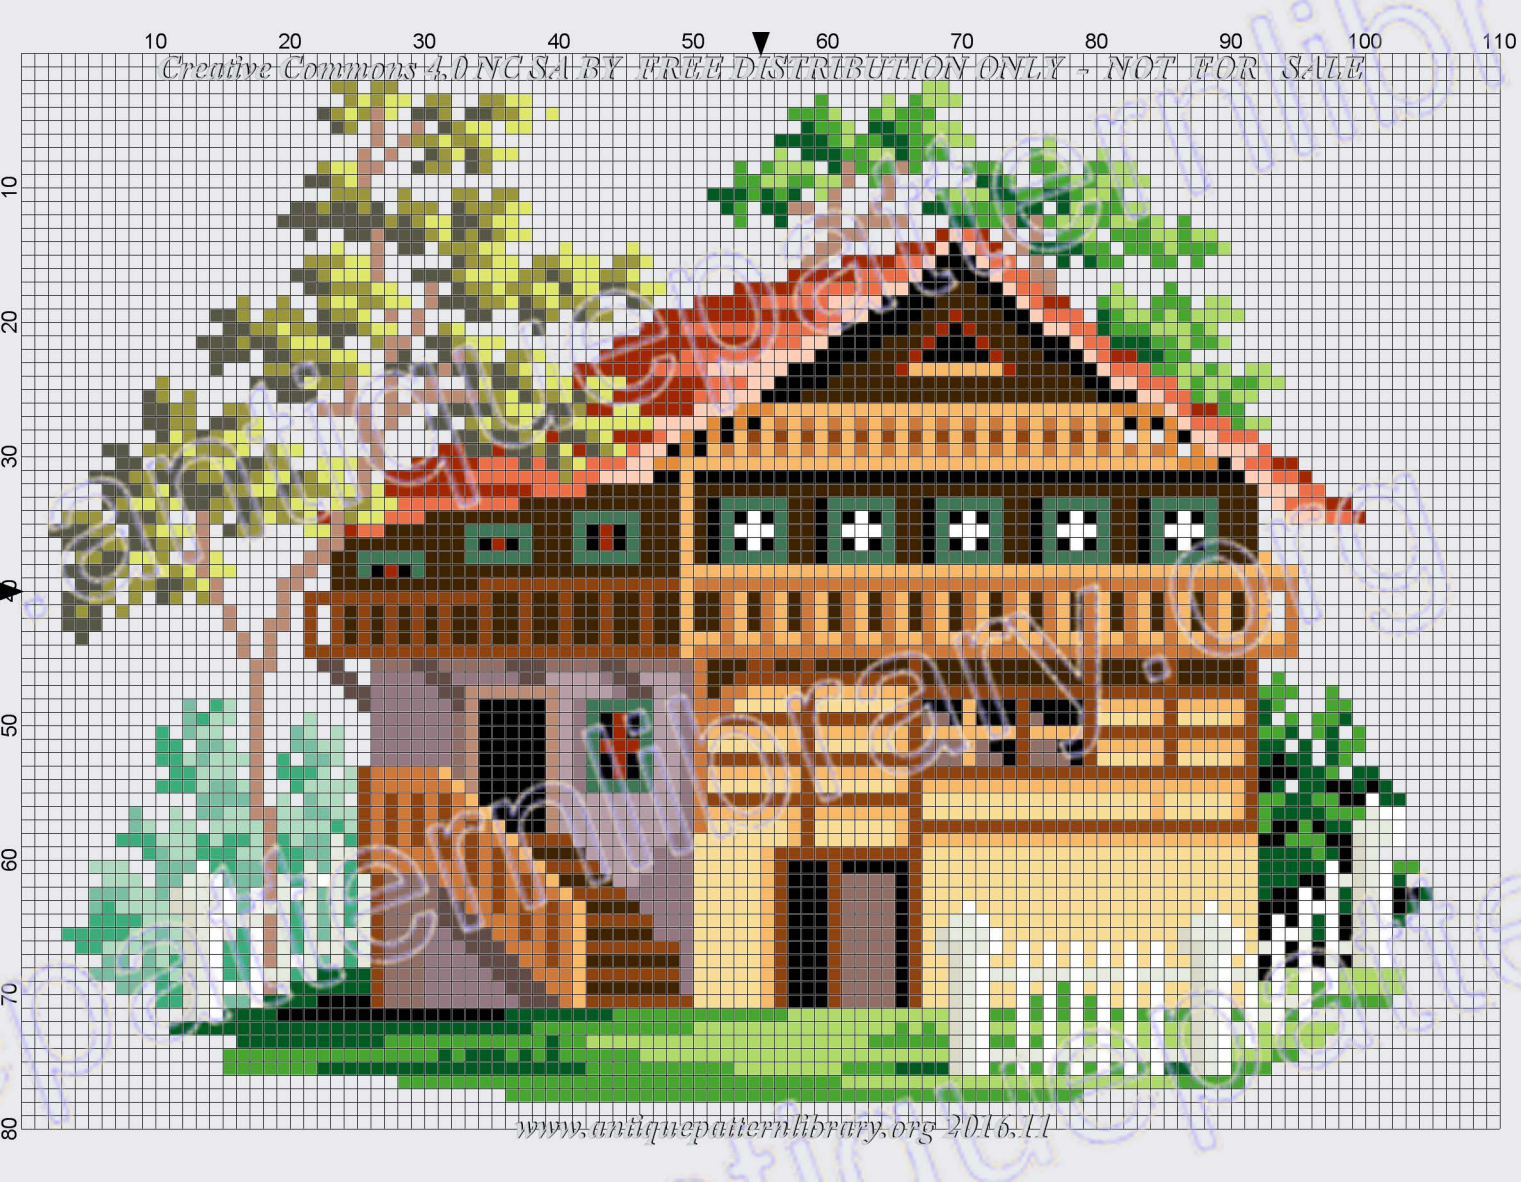

LE MONITEUR DES DAMES & DES DEMOISELLES.

92, Rue de Richelieu, à Paris.

Septembre 1857

103

Creative Commons 4.0 NC SA BY FREE DISTRIBUTION ONLY - NOT FOR SALE

SAJOU 6 Rue de Rambuteau Paris.

www.antiqjepatternlibrary.org 2016.JJ.

10

20

30

40

50

60

70

80

90

100

110

Creative Commons Attribution-NonCommercial-ShareAlike license. BY FREE DISTRIBUTION ONLY - NOT FOR SALE

10

20

30

40

Title: chalet
Author: Antique Pattern Library
Company: New Media Arts, Inc.
Copyright: Creative Commons 4.0 NC SA BY
Grid Size: 110W x 80H
Design Area: 18,69 cm x 13,79 cm (103 x 76 stitches)

Legend:

	DMC Cotton 3819	moss green - lt
	DMC Cotton 731	olive green - dk
	DMC Cotton 535	ash gray - vy lt
	DMC Cotton 3773	desert sand - md
	DMC Cotton 3854	autumn gold - md
	DMC Cotton 3853	autumn gold - dk
	DMC Cotton 3776	mahogany - lt
	DMC Cotton 938	coffee brown - ul dk
	DMC Cotton 310	black
	DMC Cotton 720	orange spice - dk
	DMC Cotton 945	tawny - md
	DMC Cotton 501	blue green - dk
	DMC Cotton 918	red copper - dk
	DMC Cotton 704	chartreuse - br
	DMC Cotton 702	kelly green
	DMC Cotton 699	christmas green
	DMC Cotton 400	mahogany - dk
	DMC Cotton White	white
	DMC Cotton 3072	beaver gray - vy lt
	DMC Cotton 3024	brown gray - vy lt
	DMC Cotton 3855	autumn gold - lt
	DMC Cotton 3860	cocoa
	DMC Cotton 779	cocoa - dk
	DMC Cotton 3041	antique violet - md
	DMC Cotton 3042	antique violet - lt
	DMC Cotton 3817	celadon green - lt
	DMC Cotton 3849	teal green - lt
	DMC Cotton 943	aquamarine - md