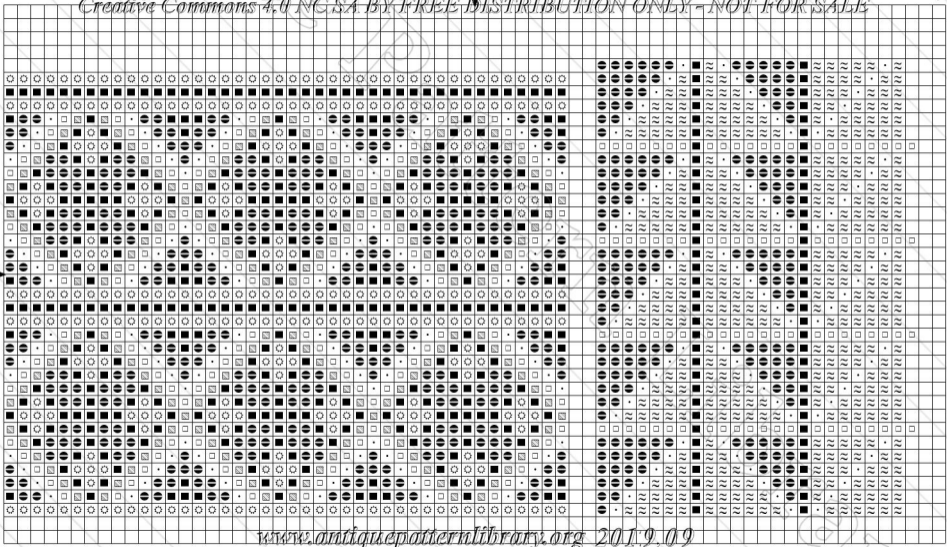

50

60

70

10

20

30

40

Title: G-AA009 Geometrical motifs
Author: Antique Pattern Library
Company: New Media Arts, Inc.
Copyright: Creative Commons 4.0 NC SA BY
Free distribution only – NOT FOR SALE
Grid Size: 70W x 40H
Design Area: 5,00" x 2,86" (70 x 40 stitches)

Legend: Stitches

■	DMC Cotton 310	black
•	DMC Cotton White	white
●	DMC Cotton 326	rose - vy dp
≈	DMC Cotton 798	delft blue - dk
▨	DMC Cotton 169	pewter - lt
☐	DMC Cotton 168	pewter - vy lt
⊗	DMC Cotton 744	yellow - pl