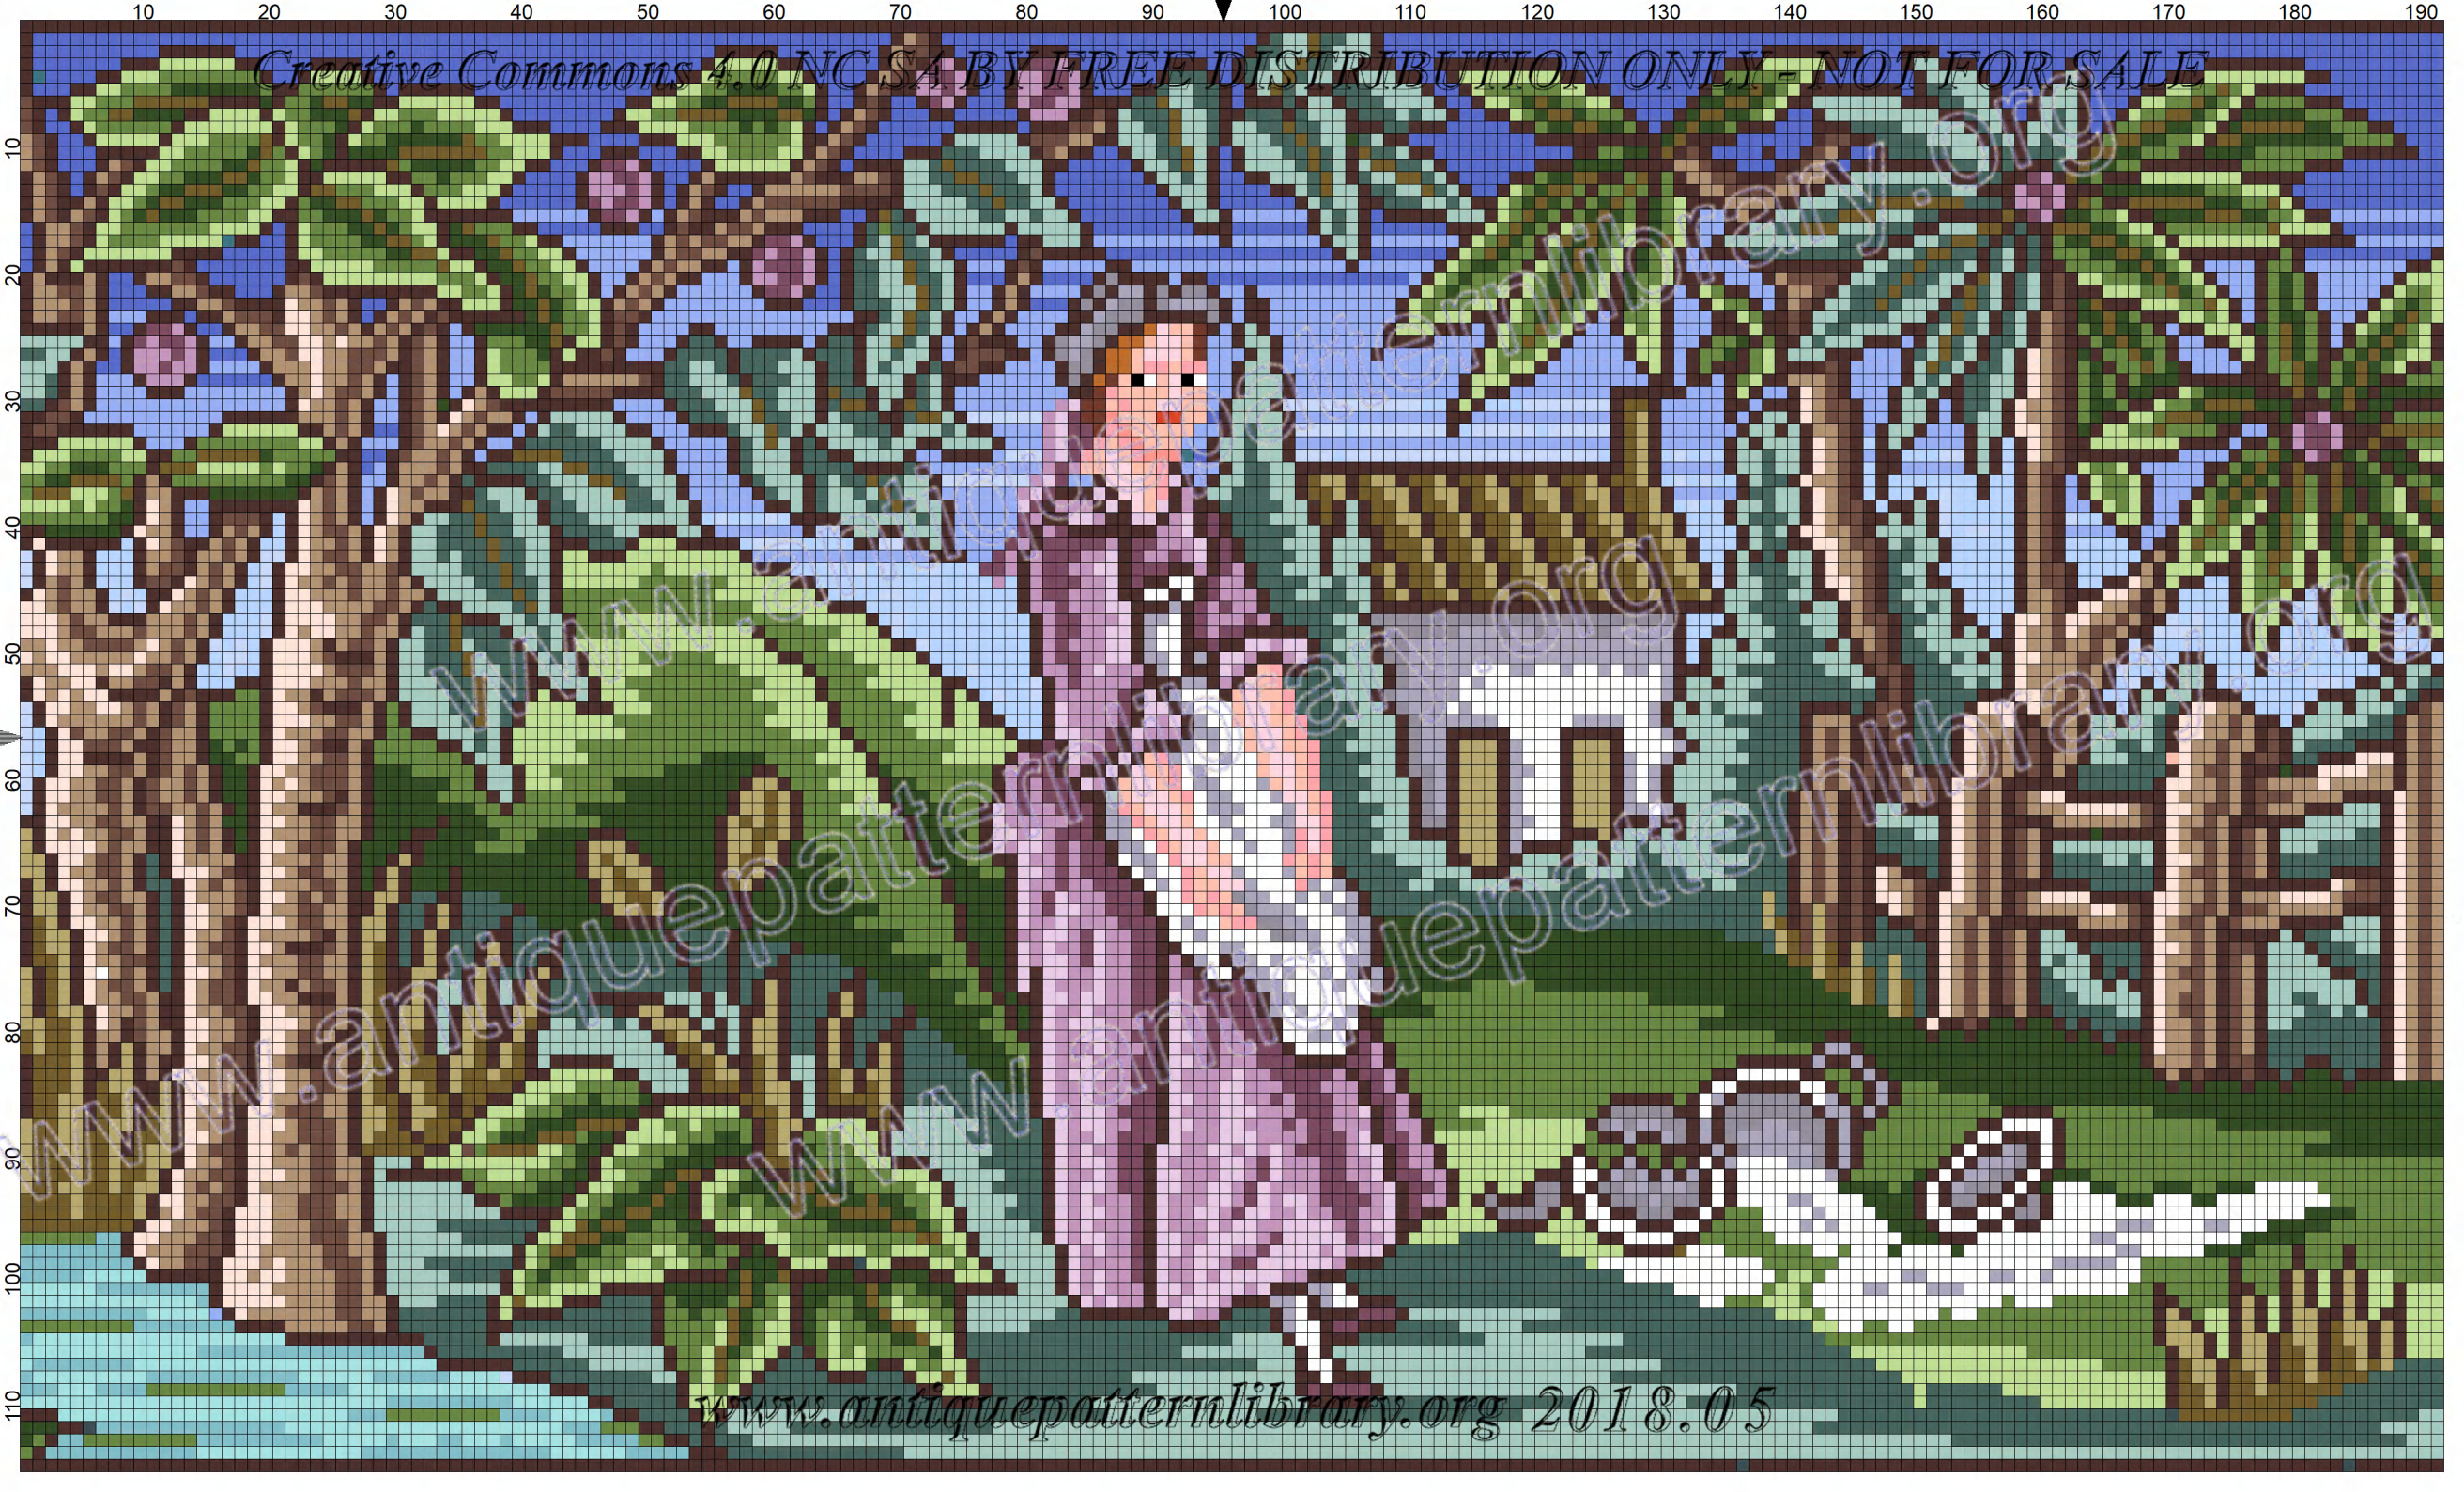

Creative Commons 4.0 NC SA BY FREE DISTRIBUTION ONLY - NOT FOR SALE

www.antiquepatternlibrary.org