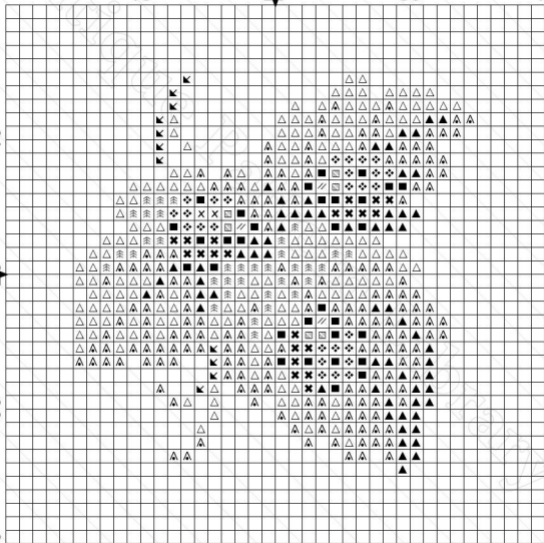

40

10

30

40

10

20

30

40

**Title:** M-TH001 6634 Three ladybugs on green leaves  
**Author:** Antique Pattern Library  
**Company:** New Media Arts Inc.  
**Copyright:** Creative Commons 4.0 NC SA BY  
Free distribution only – NOT FOR SALE

**Grid Size:** 40W x 40H  
**Design Area:** 2.86" x 2.86" (40 x 40 stitches)

**Legend: Stitches**

■	DMC Cotton 310	black
×	DMC Cotton 3705	melon - dk
✕	DMC Cotton 321	christmas red
❖	DMC Cotton 3801	christmas red - lt
//	DMC Cotton 160	gray blue - md
▣	DMC Cotton 161	gray blue
◀	DMC Cotton 301	mahogany - md
▲	DMC Cotton 561	jade - vy dk
△	DMC Cotton 163	celadon green - md
△	DMC Cotton 3816	celadon green
⋈	DMC Cotton 3817	celadon green - lt
•	DMC Cotton 3866	mocha brown - ul vy lt