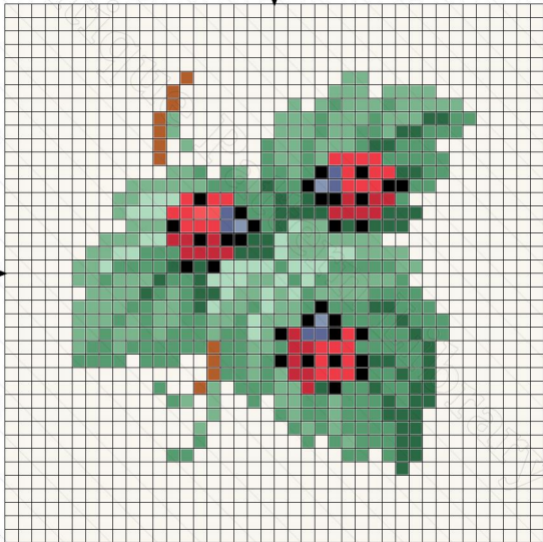

6634

10

20

30

40

10

20

30

40

10

30

40

10

20

30

40

**Title:** M-TH001 6634 Three ladybugs on green leaves  
**Author:** Antique Pattern Library  
**Company:** New Media Arts Inc.  
**Copyright:** Creative Commons 4.0 NC SA BY  
Free distribution only – NOT FOR SALE

**Grid Size:** 40W x 40H  
**Design Area:** 2.86" x 2.86" (40 x 40 stitches)

**Legend: Stitches**

■	DMC Cotton 310	black
×	DMC Cotton 3705	melon - dk
✕	DMC Cotton 321	christmas red
❖	DMC Cotton 3801	christmas red - lt
//	DMC Cotton 160	gray blue - md
▣	DMC Cotton 161	gray blue
◀	DMC Cotton 301	mahogany - md
▲	DMC Cotton 561	jade - vy dk
△	DMC Cotton 163	celadon green - md
△	DMC Cotton 3816	celadon green
⋈	DMC Cotton 3817	celadon green - lt
•	DMC Cotton 3866	mocha brown - ul vy lt