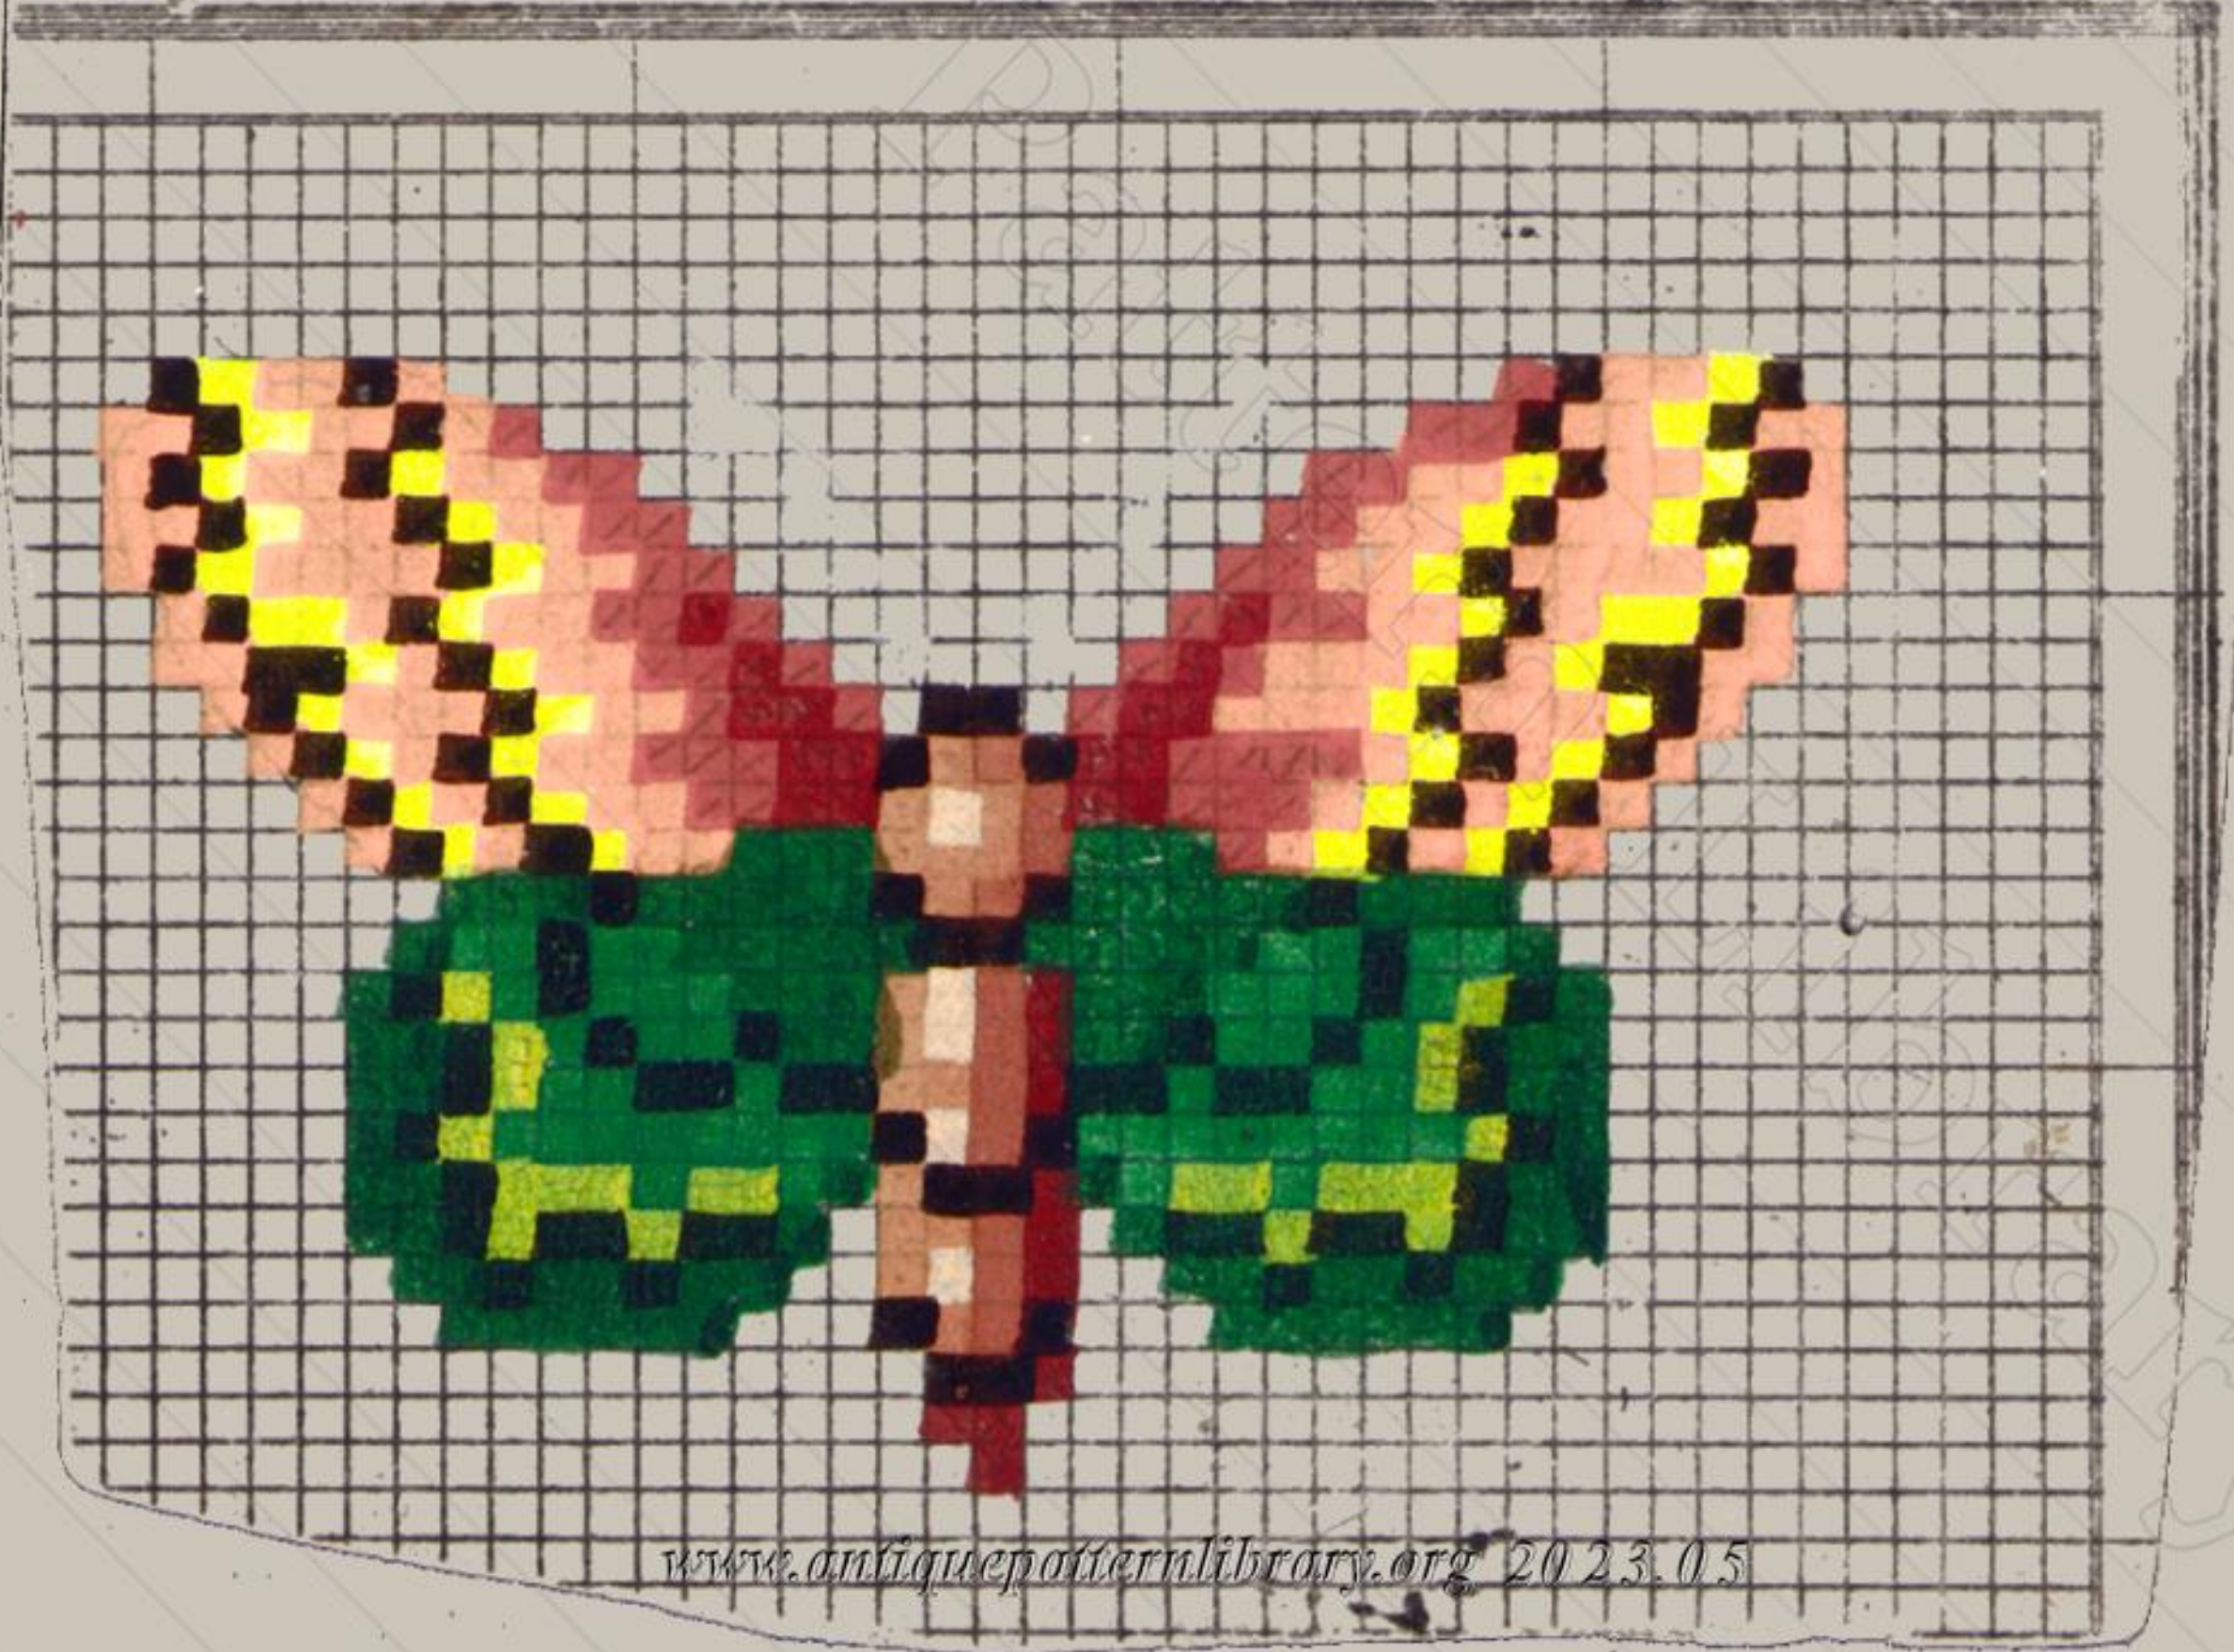

Handwritten signature or initials in black ink.

Title: M-TH002 Butterfly 7439
Author: Antique Pattern Library
Company: New Media Arts Inc.
Copyright: Creative Commons 4.0 NC SA BY
Free distribution only – NOT FOR SALE
Grid Size: 45W x 35H
Design Area: 2.57" x 1.71" (36 x 24 stitches)

Legend: Stitches

⊙	DMC Cotton 307	lemon
☉	DMC Cotton 3825	pumpkin - pl
○	DMC Cotton 721	orange spice - md
➤	DMC Cotton 977	golden brown - lt
>	DMC Cotton 3827	golden brown - pl
✕	DMC Cotton 920	copper - md
└	DMC Cotton 300	mahogany - vy dk
~	DMC Cotton 471	avocado green - vy lt
△	DMC Cotton 702	kelly green
▲	DMC Cotton 700	christmas green - br
■	DMC Cotton 3371	black brown
◀	DMC Cotton 976	golden brown - md
┐	DMC Cotton 3826	golden brown
background	DMC Cotton 762	pearl gray - vy lt