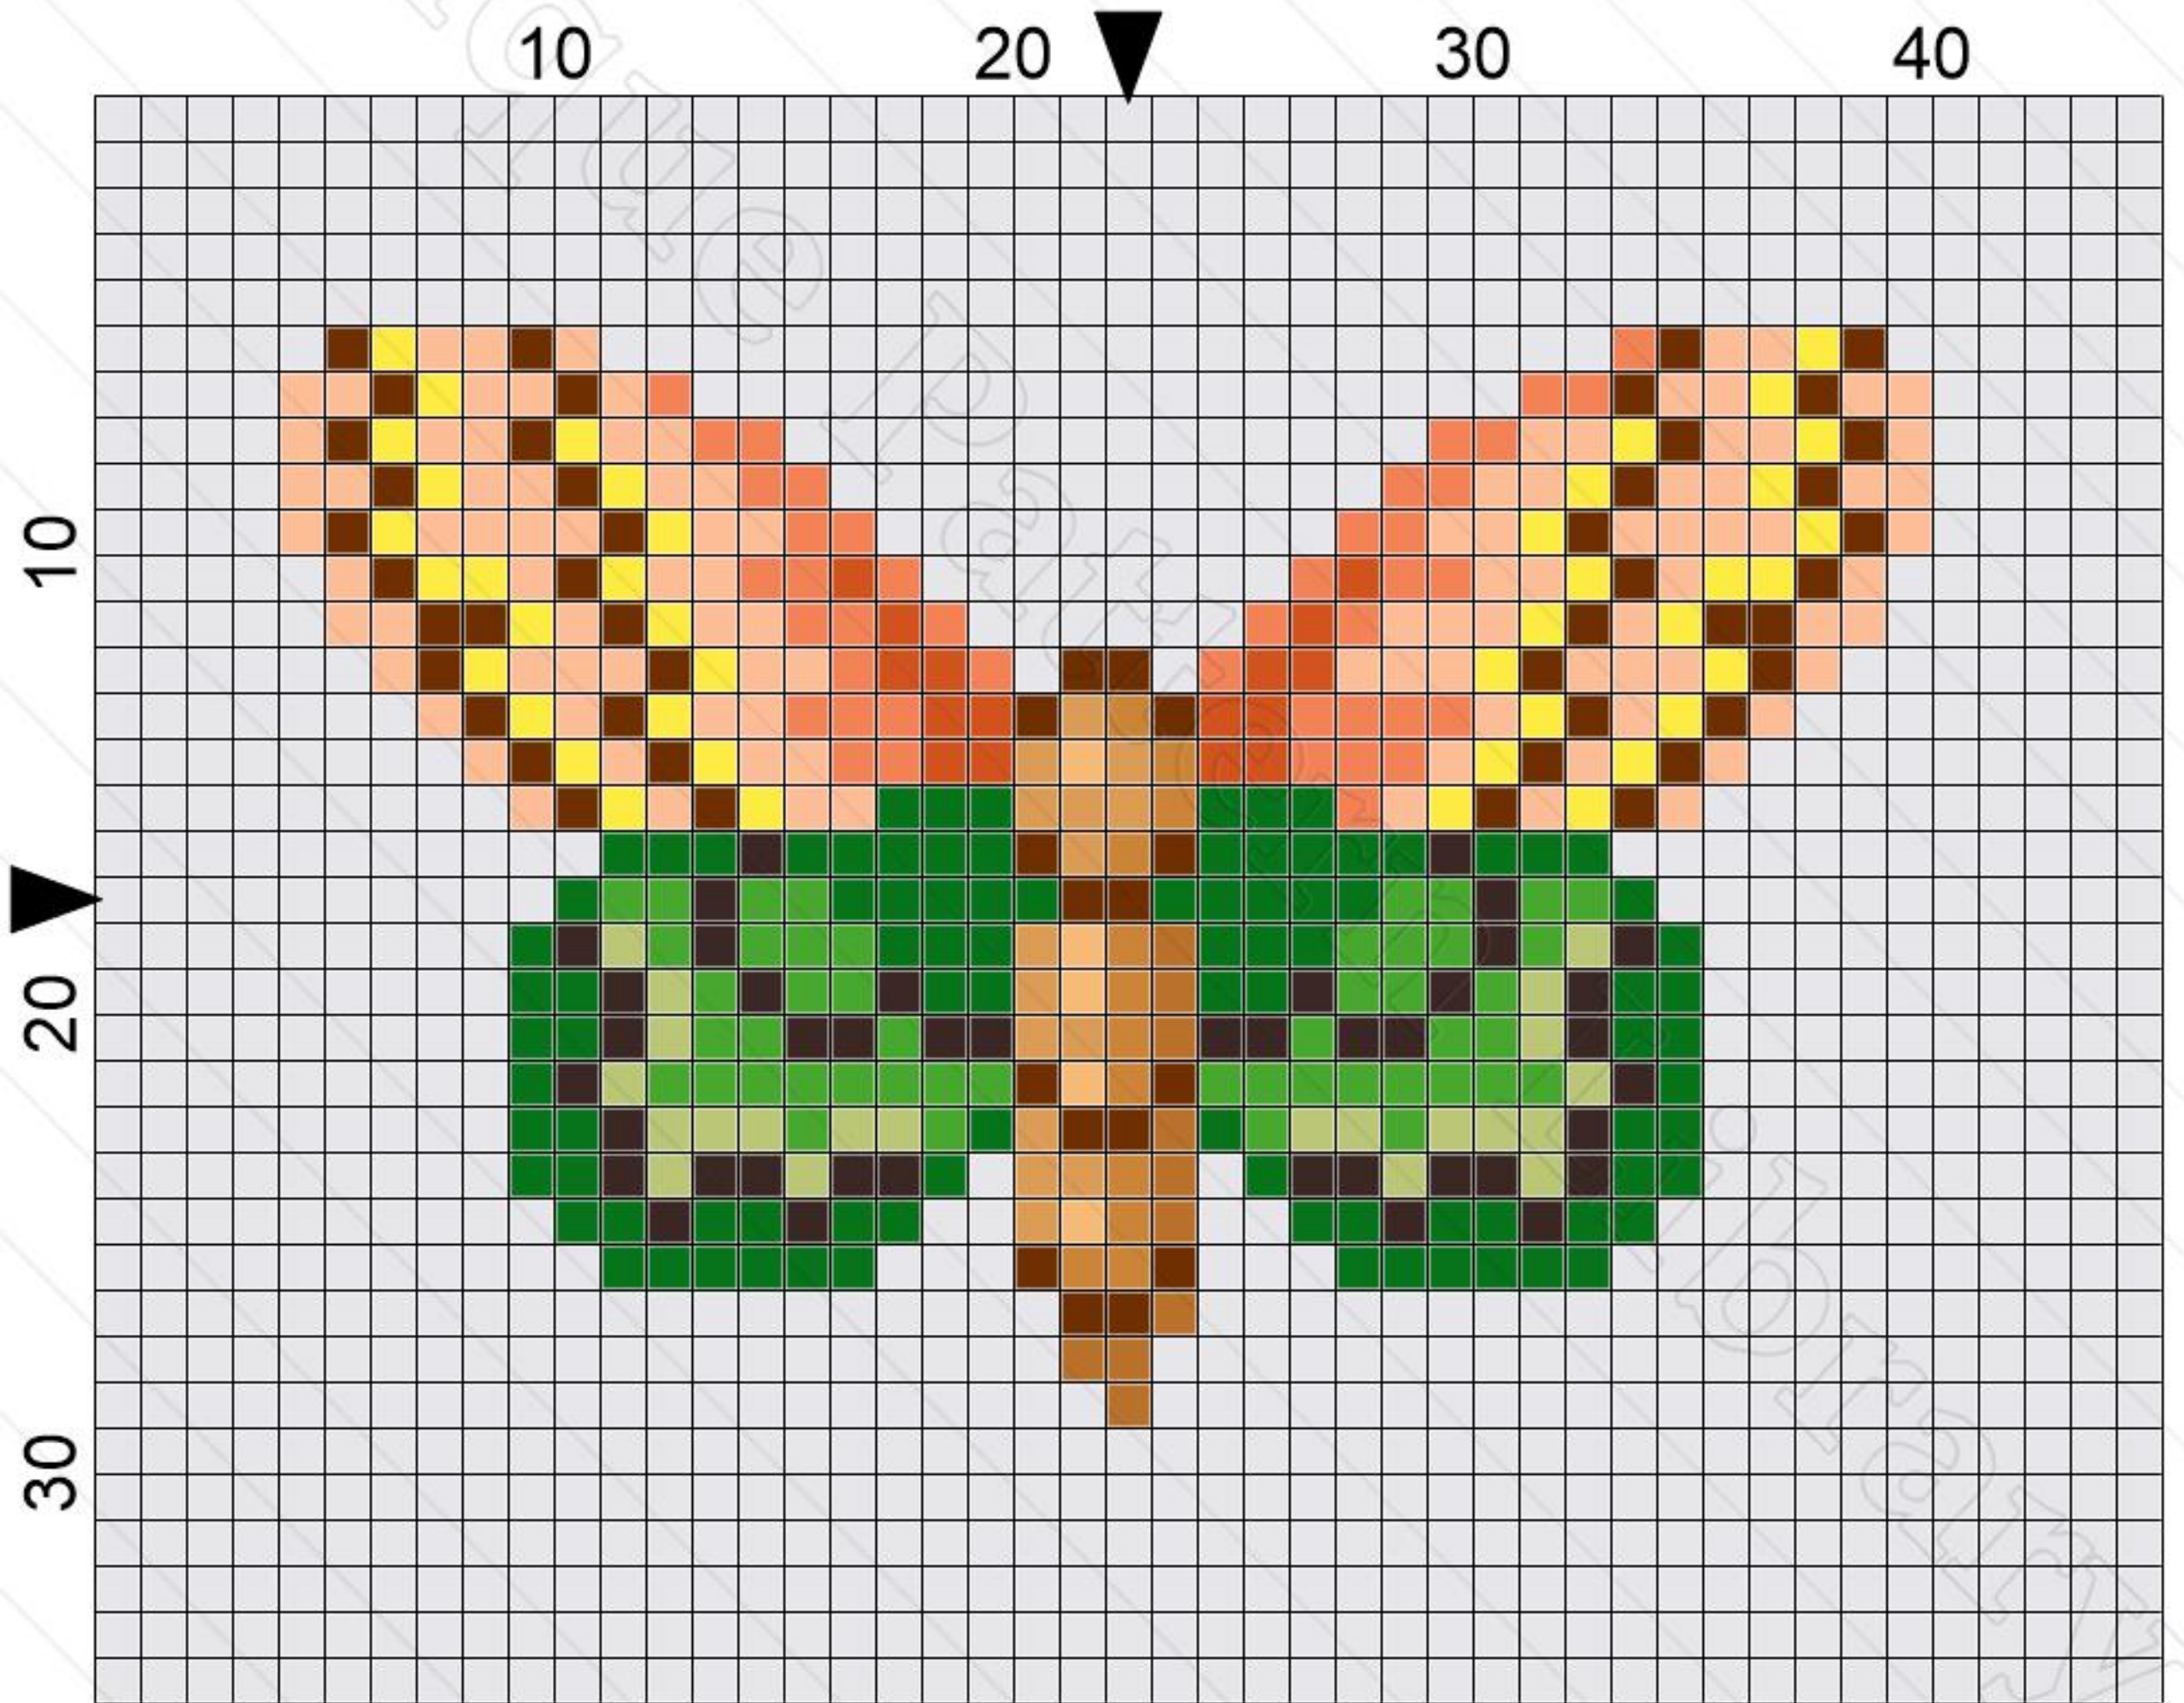

Handwritten signature or initials in black ink.

Title: M-TH002 Butterfly 7439
Author: Antique Pattern Library
Company: New Media Arts Inc.
Copyright: Creative Commons 4.0 NC SA BY
Free distribution only – NOT FOR SALE
Grid Size: 45W x 35H
Design Area: 2.57" x 1.71" (36 x 24 stitches)

Legend: Stitches

⊙	DMC Cotton 307	lemon
☉	DMC Cotton 3825	pumpkin - pl
○	DMC Cotton 721	orange spice - md
➤	DMC Cotton 977	golden brown - lt
>	DMC Cotton 3827	golden brown - pl
✕	DMC Cotton 920	copper - md
└	DMC Cotton 300	mahogany - vy dk
~	DMC Cotton 471	avocado green - vy lt
△	DMC Cotton 702	kelly green
▲	DMC Cotton 700	christmas green - br
■	DMC Cotton 3371	black brown
◀	DMC Cotton 976	golden brown - md
┐	DMC Cotton 3826	golden brown
background	DMC Cotton 762	pearl gray - vy lt