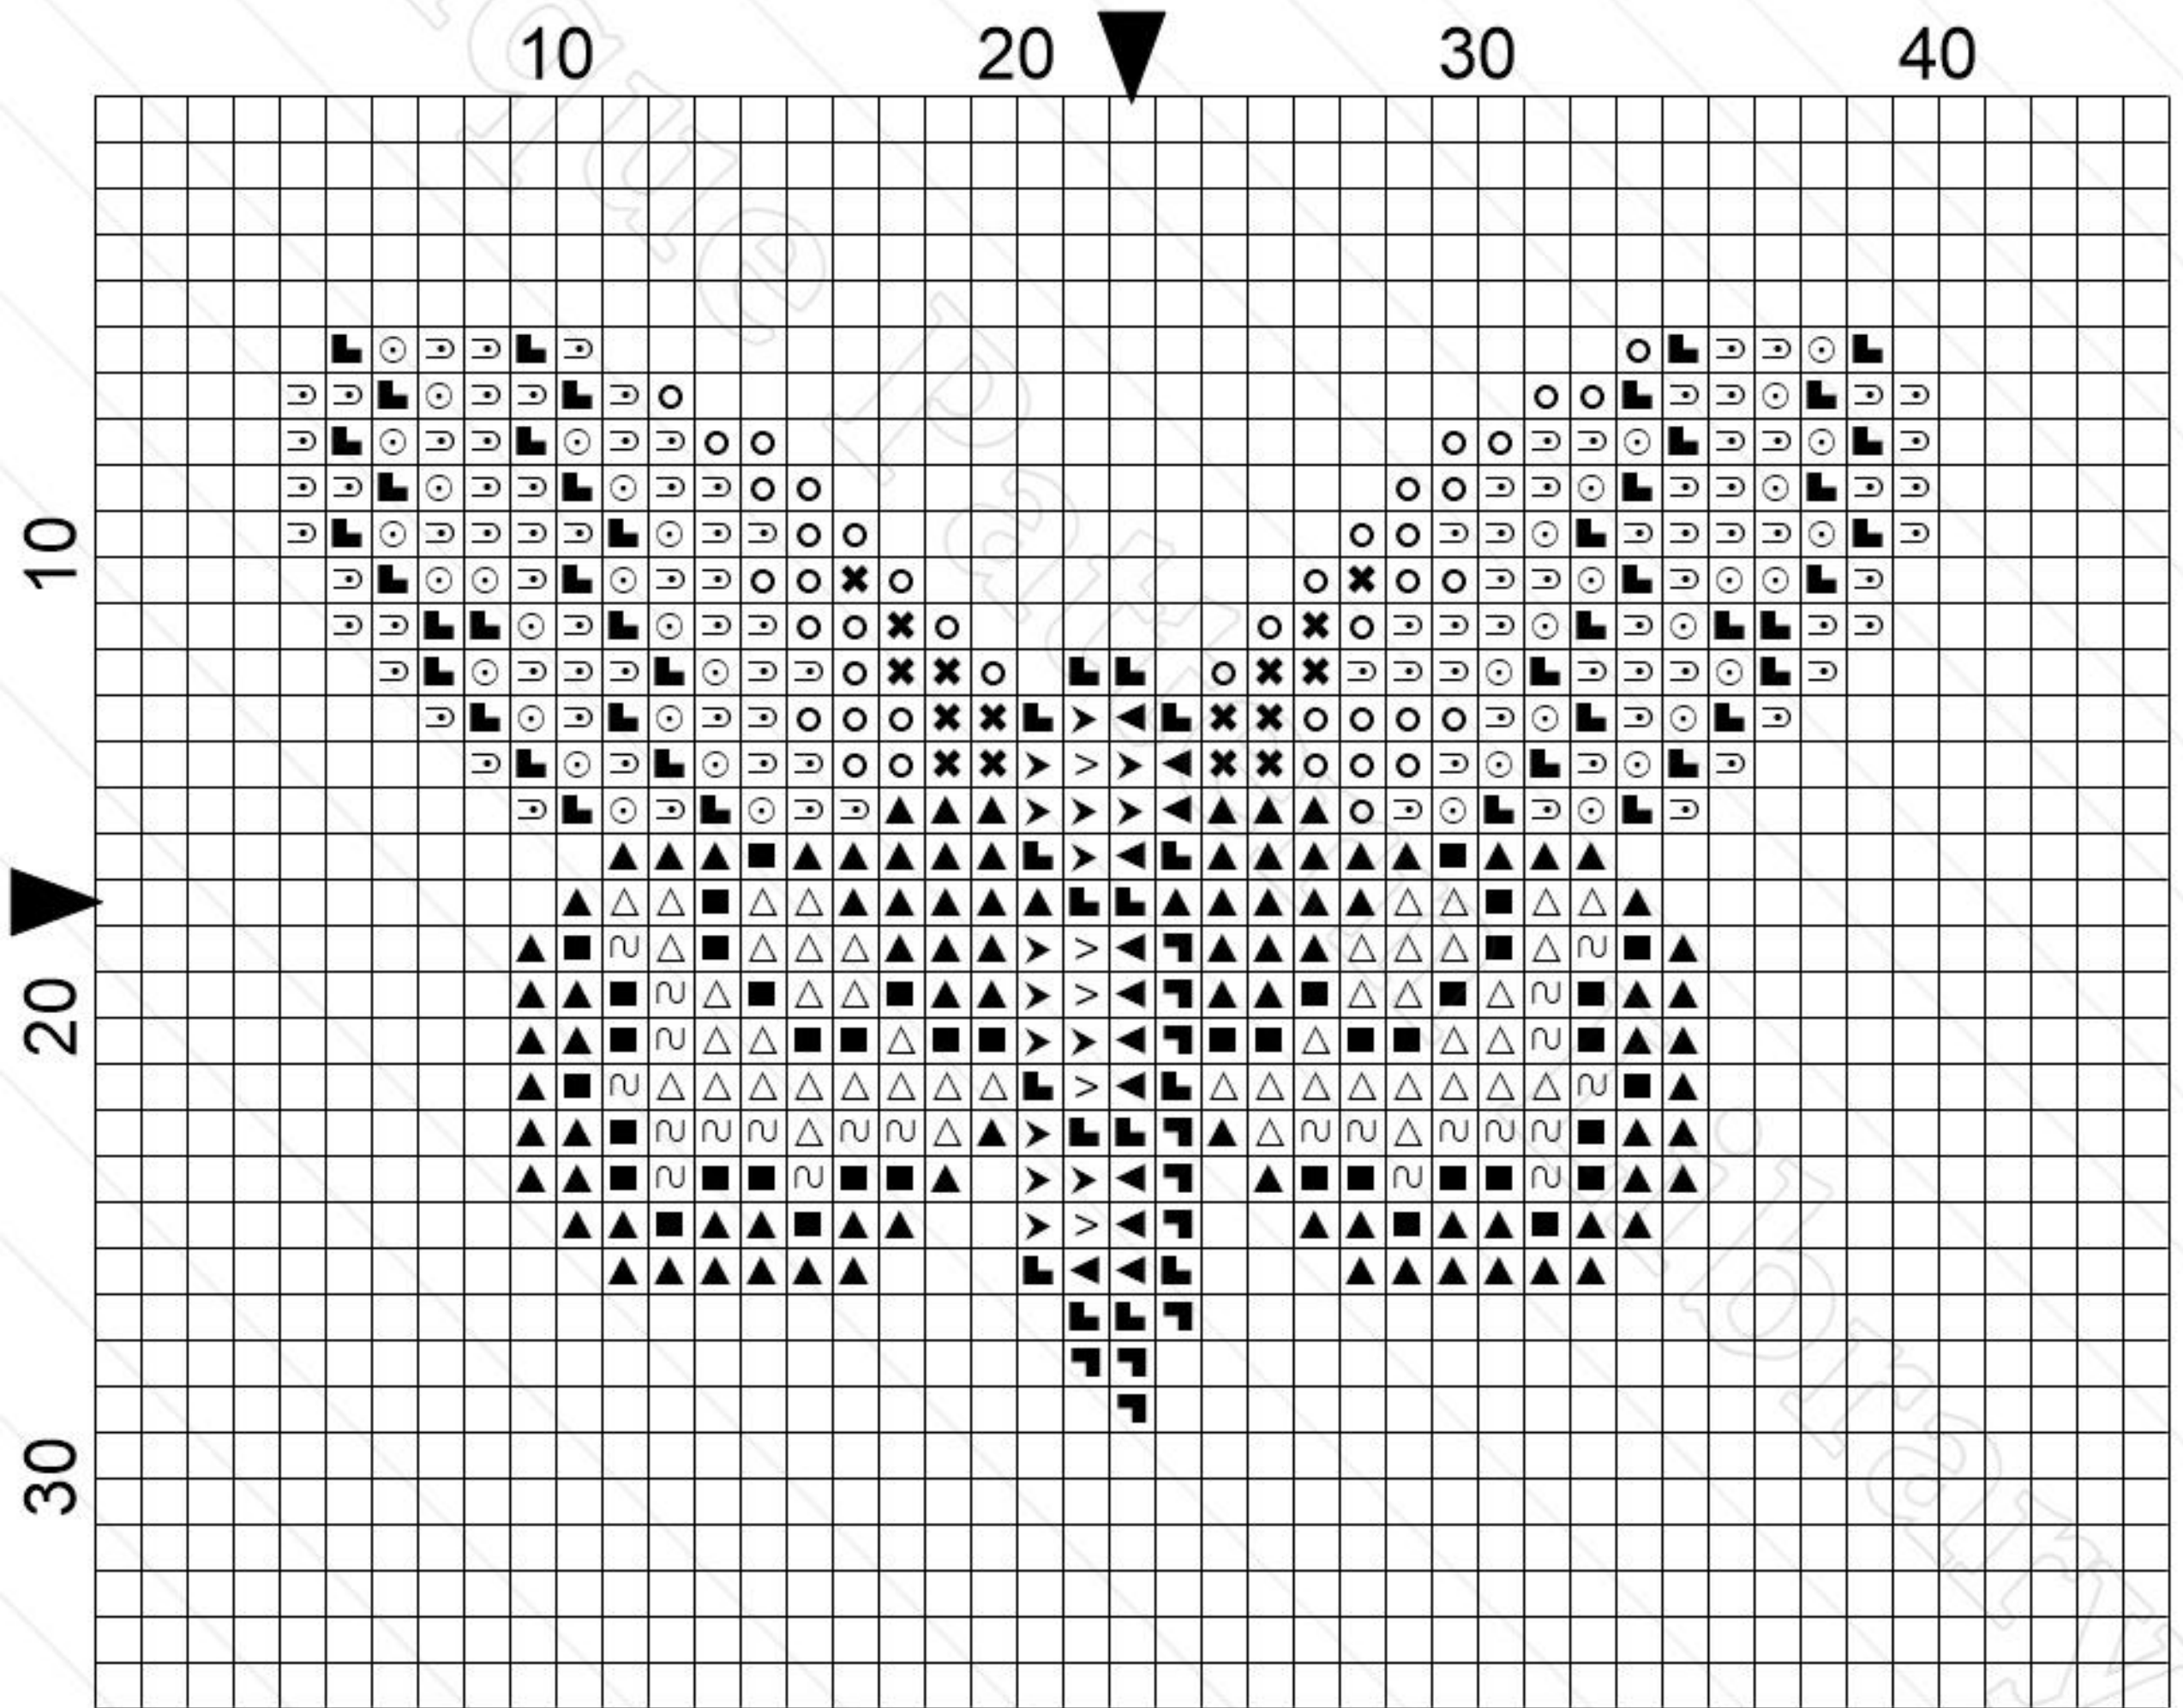

Handwritten signature or initials in black ink.

Title: M-TH002 Butterfly 7439
Author: Antique Pattern Library
Company: New Media Arts Inc.
Copyright: Creative Commons 4.0 NC SA BY
Free distribution only – NOT FOR SALE
Grid Size: 45W x 35H
Design Area: 2.57" x 1.71" (36 x 24 stitches)

Legend: Stitches

⊙	DMC Cotton 307	lemon
☉	DMC Cotton 3825	pumpkin - pl
○	DMC Cotton 721	orange spice - md
➤	DMC Cotton 977	golden brown - lt
>	DMC Cotton 3827	golden brown - pl
✕	DMC Cotton 920	copper - md
└	DMC Cotton 300	mahogany - vy dk
~	DMC Cotton 471	avocado green - vy lt
△	DMC Cotton 702	kelly green
▲	DMC Cotton 700	christmas green - br
■	DMC Cotton 3371	black brown
◀	DMC Cotton 976	golden brown - md
┐	DMC Cotton 3826	golden brown
background	DMC Cotton 762	pearl gray - vy lt